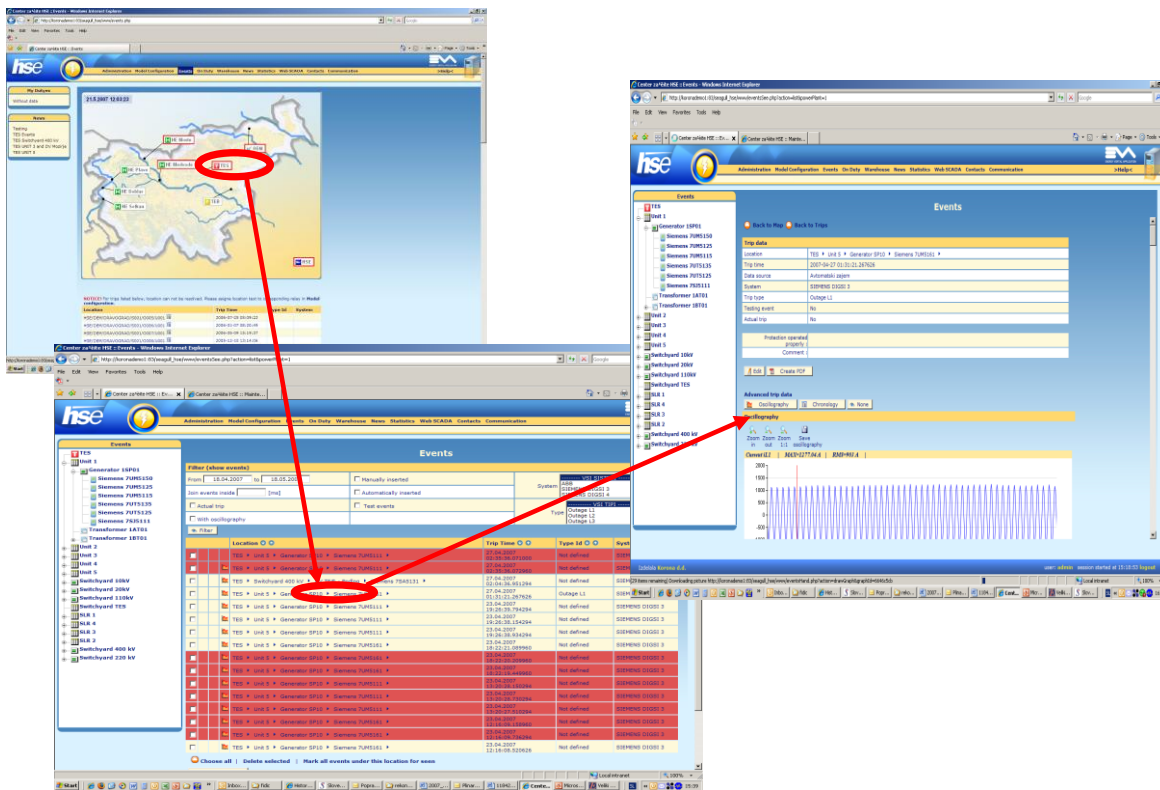

## Generation

Protective Relay Department Management System:  
Alarms, automatic SMS massaging, testing reports, warehouse management, WEB SCADA, crew management, statistics, news, forum, comtrade file transfer and unification,...